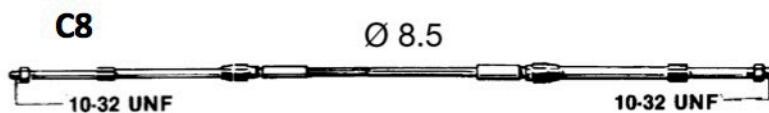

ENGINE CONTROL CABLES

DIMENSIONS

Via Milite Ignoto 8A
16012 Busalla (GE) – Italy
T +39 010 9620300
F +39 010 9620333
ut@ultraflexgroup.it
www.ultraflexgroup.it

BRP® - EVINRUDE® (OMC®) CABLES