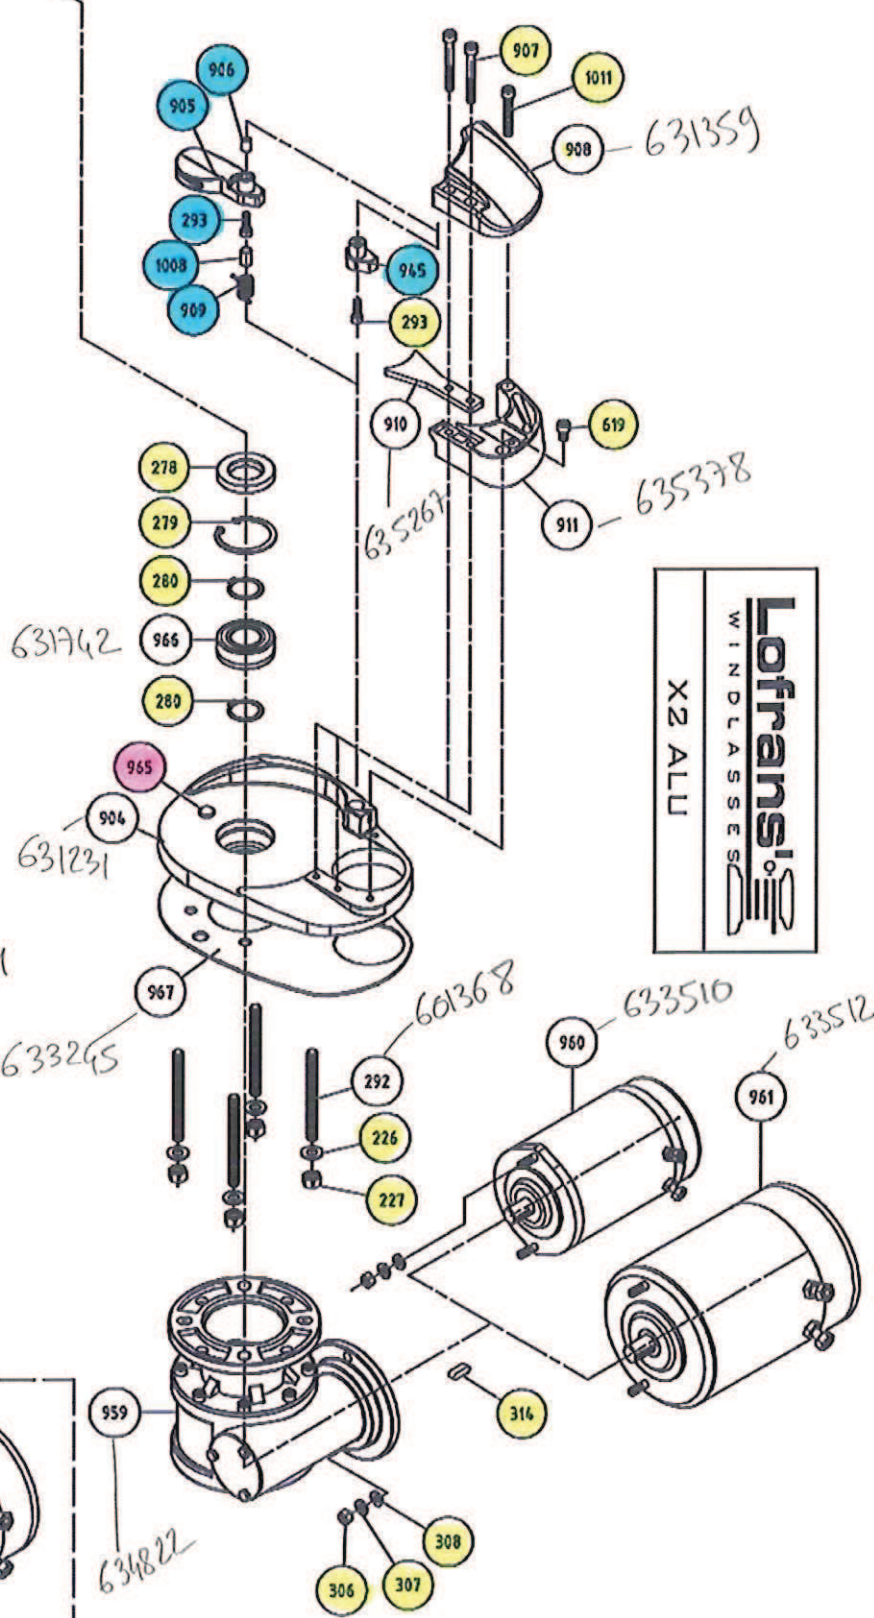

- Finger kit = 474023
- Naamloze kit = 72039
- individual
- Sensor kit = 474053

CLIPPER 1300