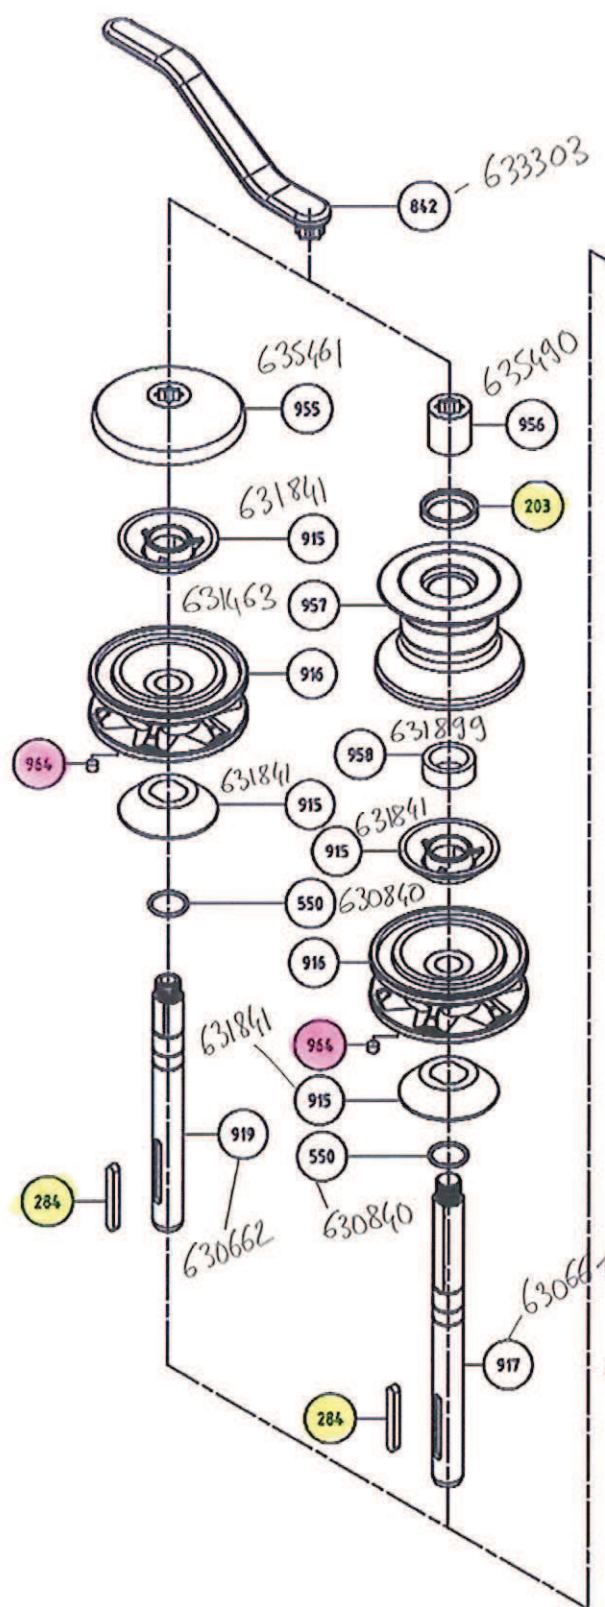

- Finger kit = 474023
- Naamloze kit = 72039
- individual
- Sensor kit = 474053

CLIPPER 1300